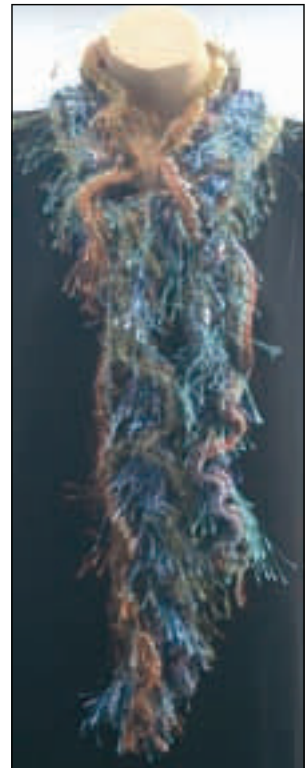

**SP2A, Diagonal Scarf (left)
& Diamonds Hat (top)
Woodlands Wild Stuff™,
Mocha Andee,
Woodlands Galaxy**

**SP2B
Stuff™ Ruffled Scarf
Mink & Woodlands, left;
Tahoe, far left**

SP2C
Stuff™ Shaped Bag
Wild Stuff™ Ebony

SP2D
Stuff™ Plus Vest
Cool Stuff™ Terra Cotta &
Bolero Terra Cotta

SP2E
Stuff™ Plus Sleeves
Wild Stuff™ Denim &
Andee Denim